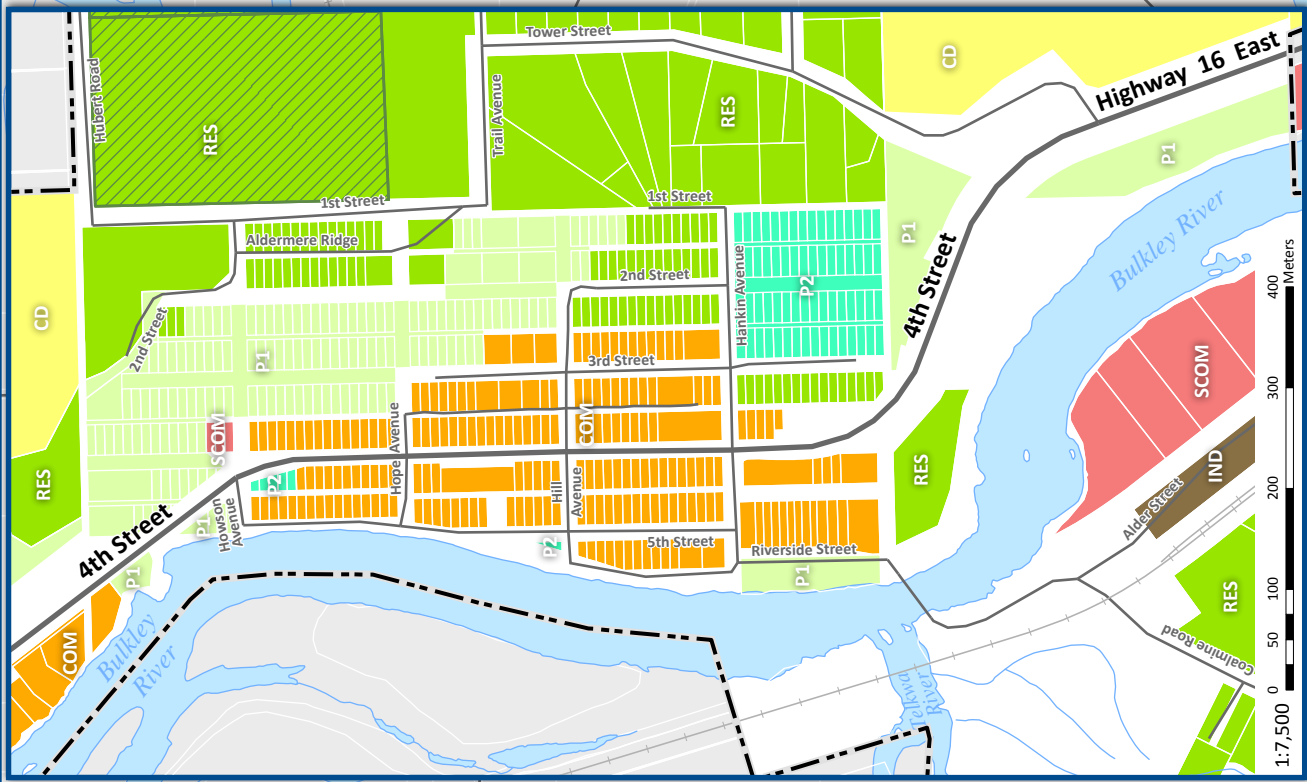

Data Sources:
 Village of Telkwa, Regional District of Bulkley Nechako

1:20,000 0 135 270 540 810 1,080 Meters

MAP 1
VILLAGE OF TELKWA
LAND USE

Date: October 18, 2011 Drawn By: T. ALBERT

1:7,500 0 50 100 200 300 400 Meters